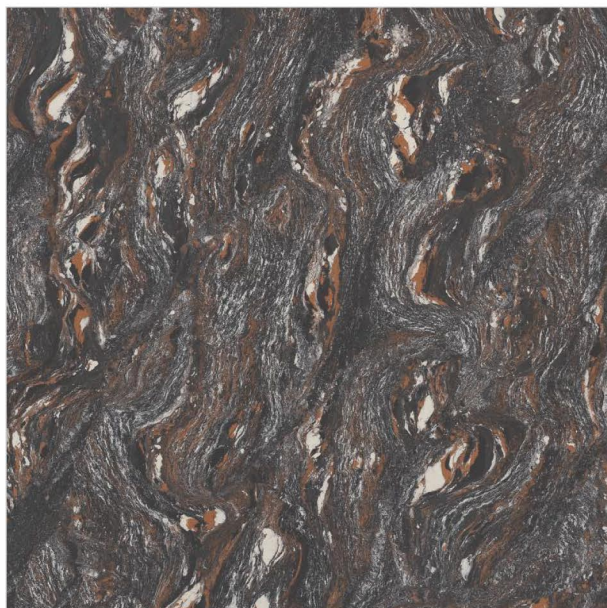

**600x
600mm**

**DOUBLE CHARGE
VITRIFIED TILES**

Stone Butterscotch