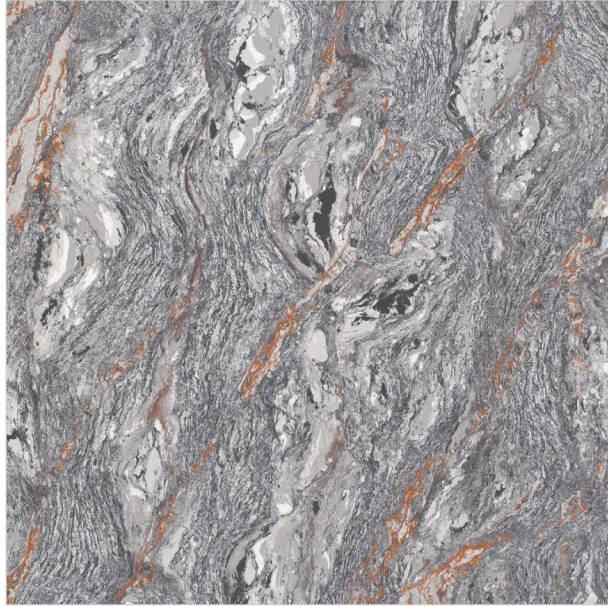

 **GRESPORCELAIN**

Stone Black

**600x  
600mm**

**DOUBLE CHARGE  
VITRIFIED TILES**

 **GRESPORCELAN**

Stone Ash

**600x  
600mm**

**DOUBLE CHARGE  
VITRIFIED TILES**