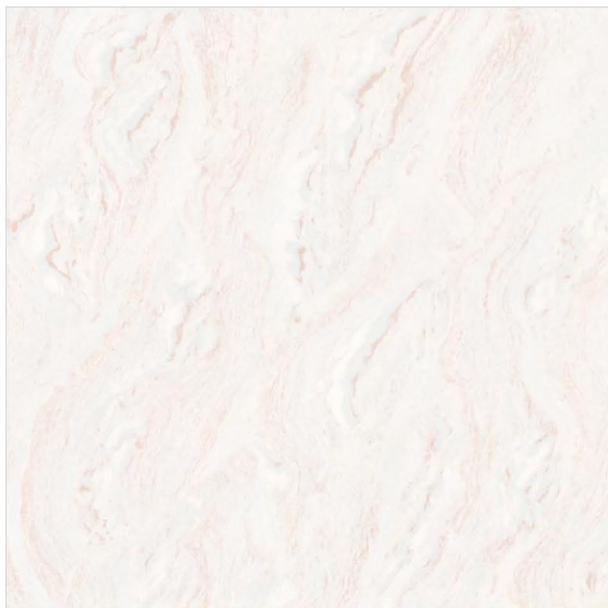

**DOUBLE CHARGE  
VITRIFIED TILES**

Stone Crema

**600x  
600mm**

**DOUBLE CHARGE  
VITRIFIED TILES**

 **GRESPORCELAIN**

Stone Rosa

**600x  
600mm**

**DOUBLE CHARGE  
VITRIFIED TILES**