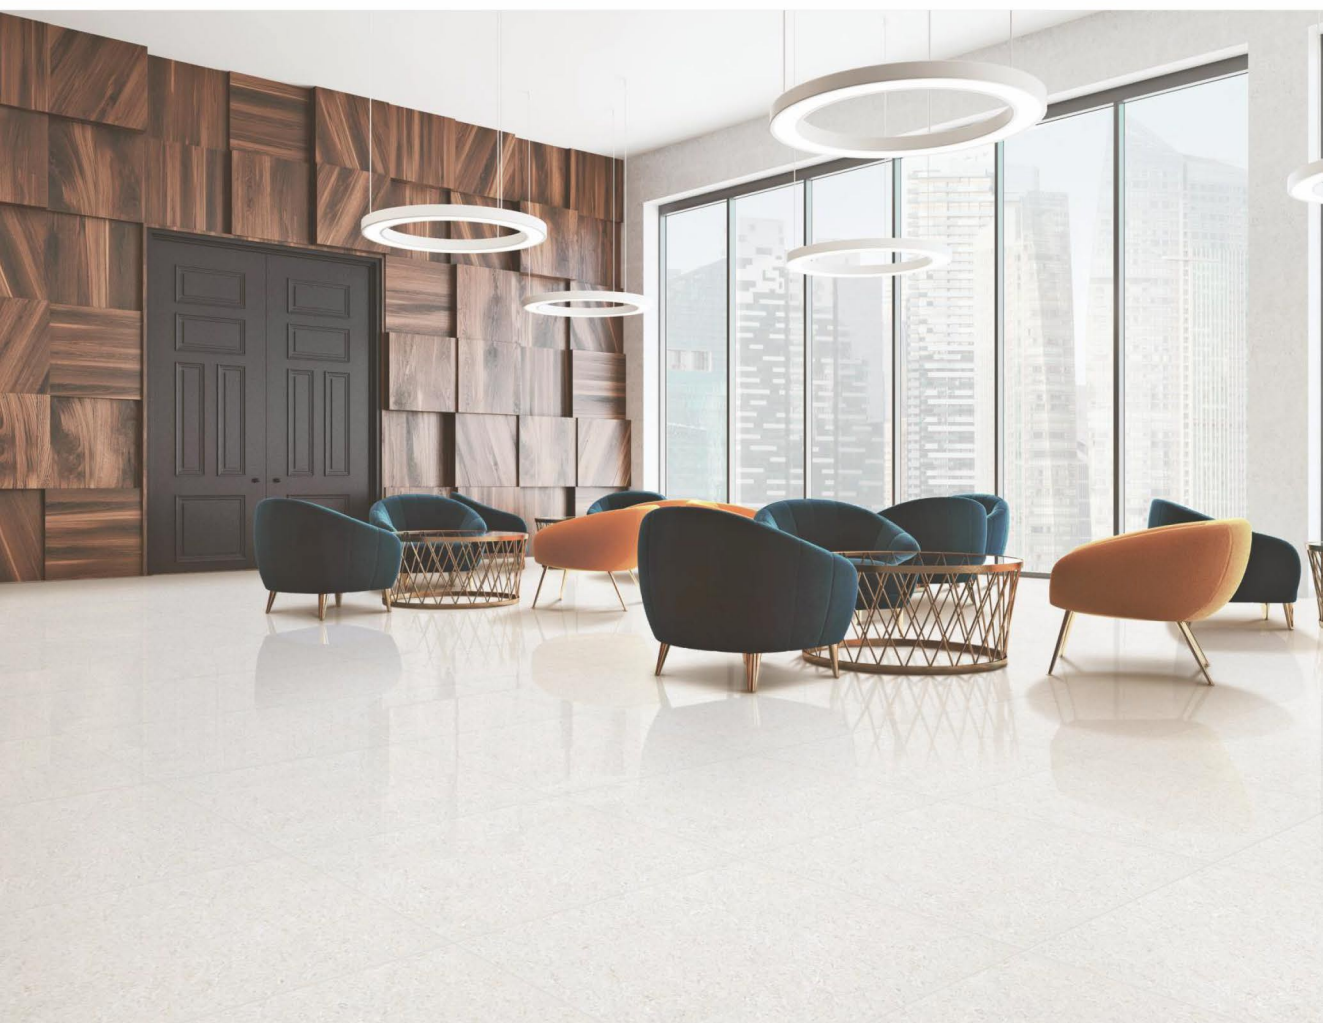

**600x
600mm**

**DOUBLE CHARGE
VITRIFIED TILES**

GRESPORCELAN